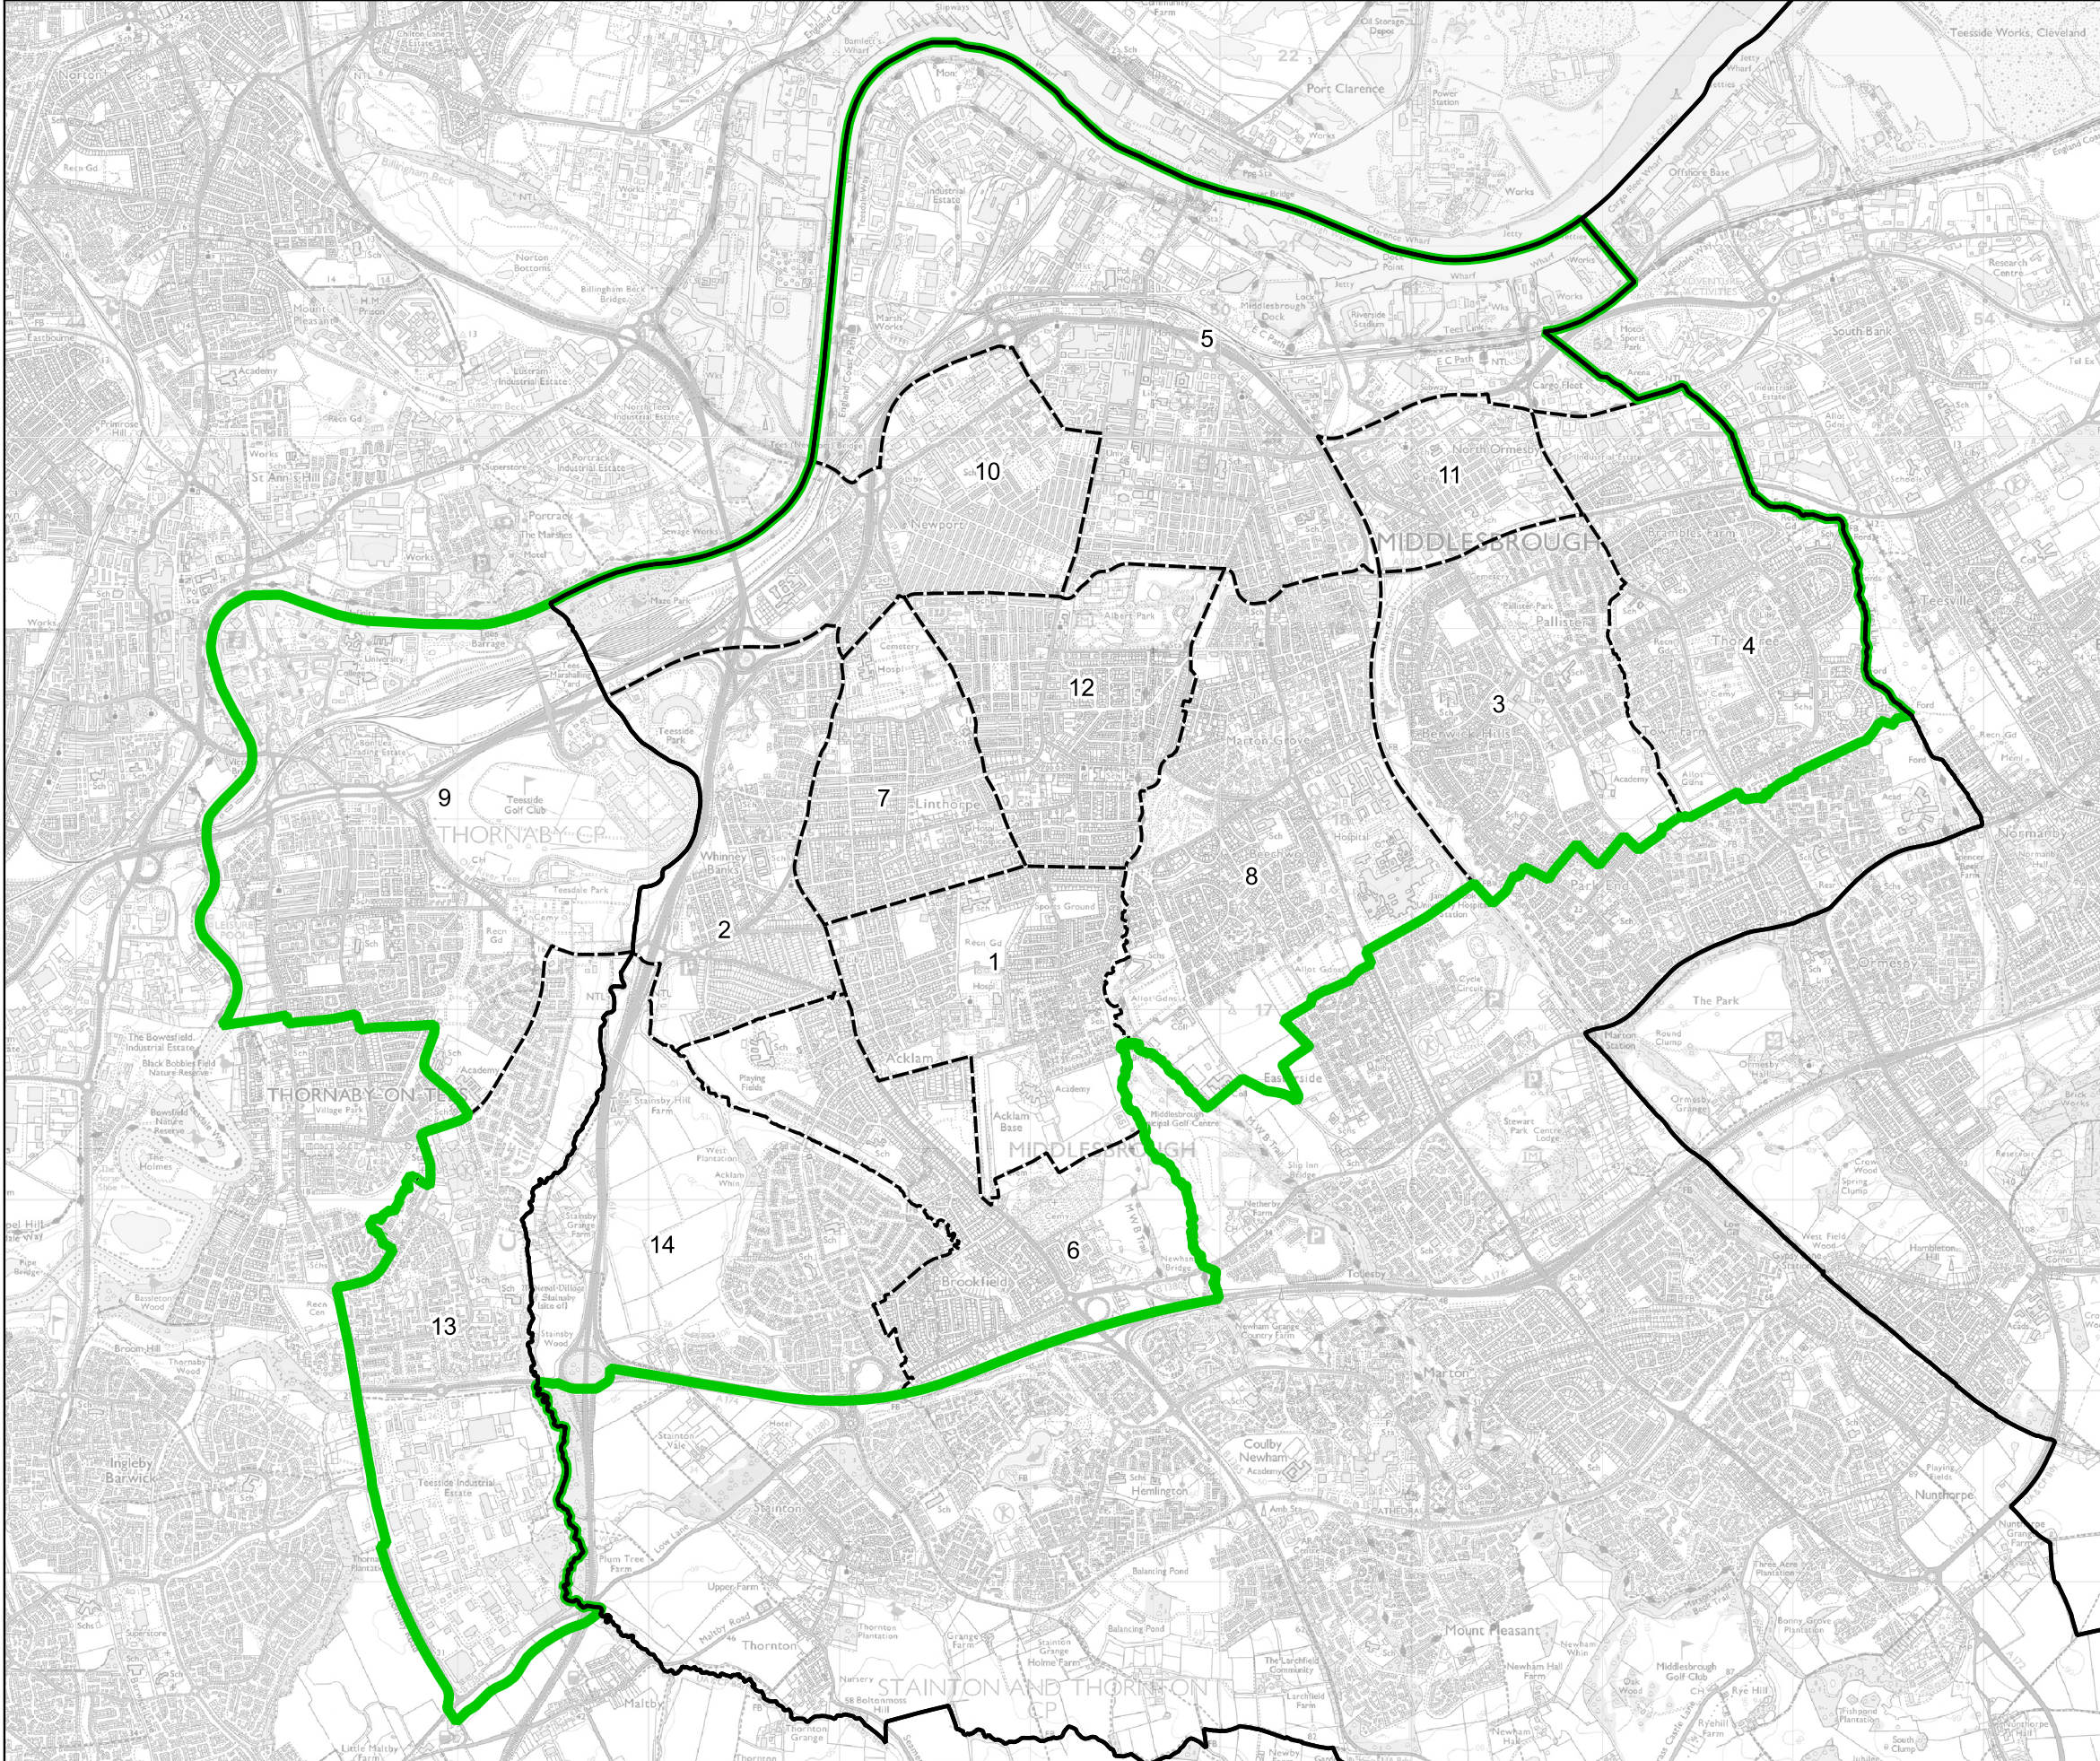

# Boundary Commission for England - Final Recommendations for the North East Region

## Middlesbrough and Thornaby East Borough Constituency - Electorate 71,742

Wards:

- 1 Acklam
- 2 Ayresome
- 3 Berwick Hills & Pallister
- 4 Brambles & Thorntree
- 5 Central
- 6 Kader
- 7 Linthorpe
- 8 Longlands & Beechwood
- 9 Mandale and Victoria
- 10 Newport
- 11 North Ormesby
- 12 Park
- 13 Stainsby Hill
- 14 Trimdon

**Legend:**

- Constituency
- Local Authorities
- Wards

0 0.5 1 km

N

© Crown copyright and database rights 2023 OS 100018289. You are permitted to use this data solely to enable you to respond to, or interact with, the organisation that provided you with the data. You are not permitted to copy, sub-licence, distribute or sell any of this data to third parties in any form. Third party rights to enforce the terms of this licence shall be reserved to OS.

Middlesbrough and Thornaby East Borough Constituency